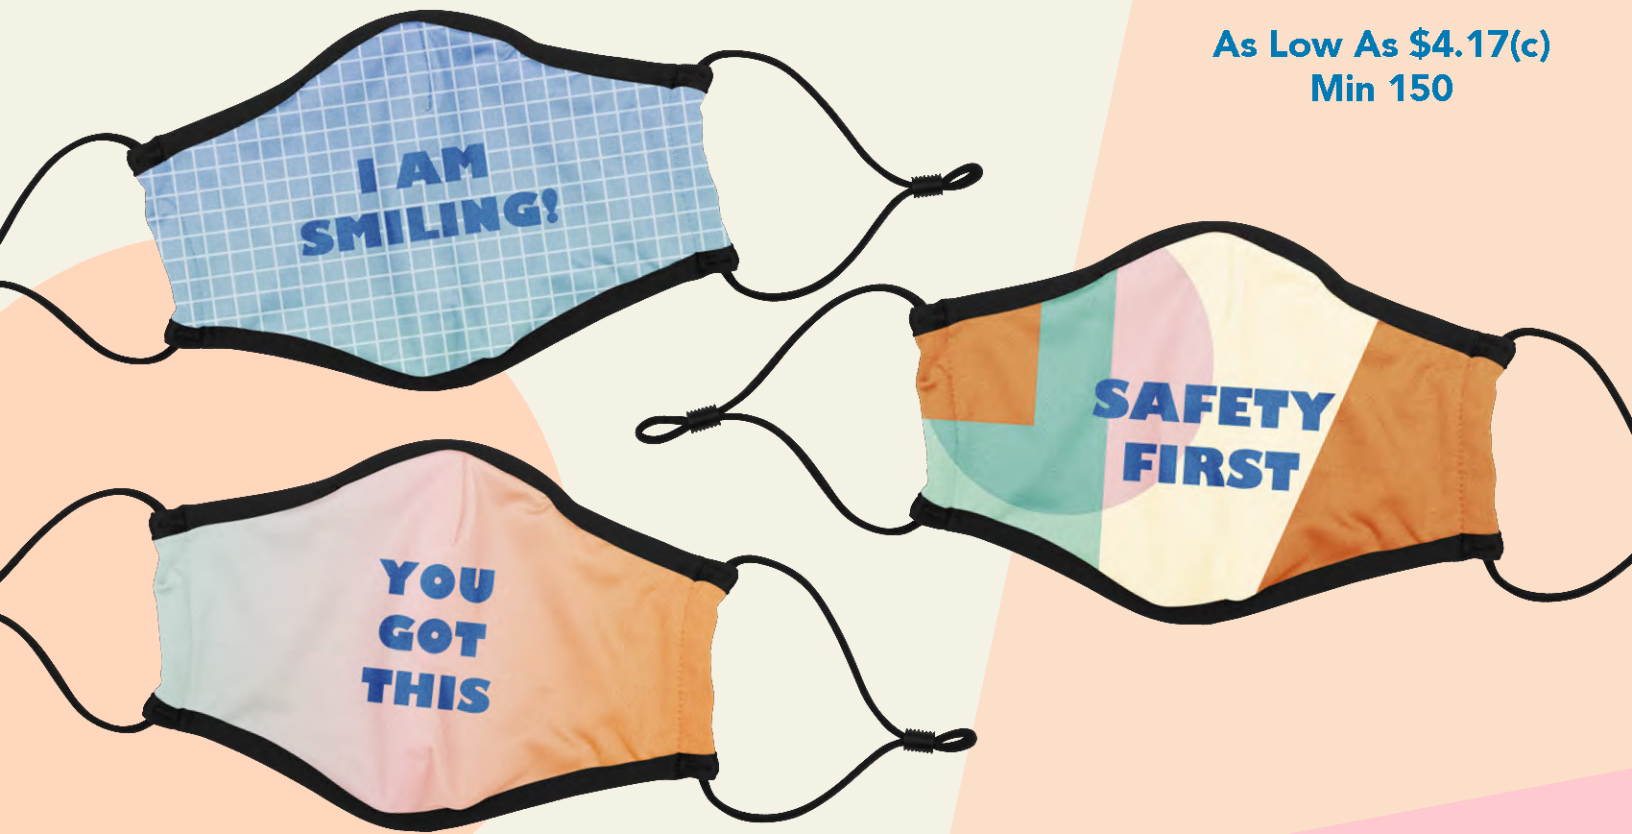

NEW

SUBLIMATED MASKS

As Low As \$4.17(c)
Min 150

These imported masks are made from a multi layered polyester for optimal breathability. The outer layer is water repellent to help prevent pathogen penetration, and the mask itself is treated with Anti Microbial technology to help kill 99% of bacteria!

Even better? These masks have an amazing fit thanks to a fitted flexible nose strip(for a more fitted seal) and adjustable ear toggles for the right amount of comfort. And last but not least these are reusable and washable!